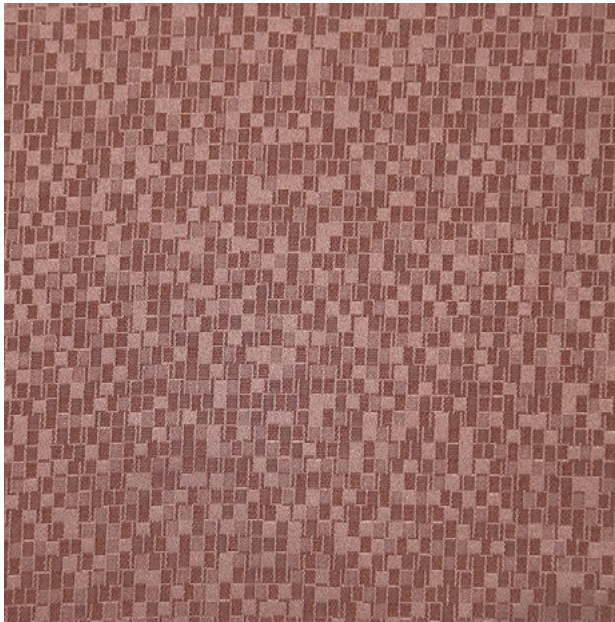

Union Square Lavender

Application

Privacy Curtain

Maximum Width

118"

Material

Polyester

Pattern & Textures

Pacific

Sand

Silver

Steel