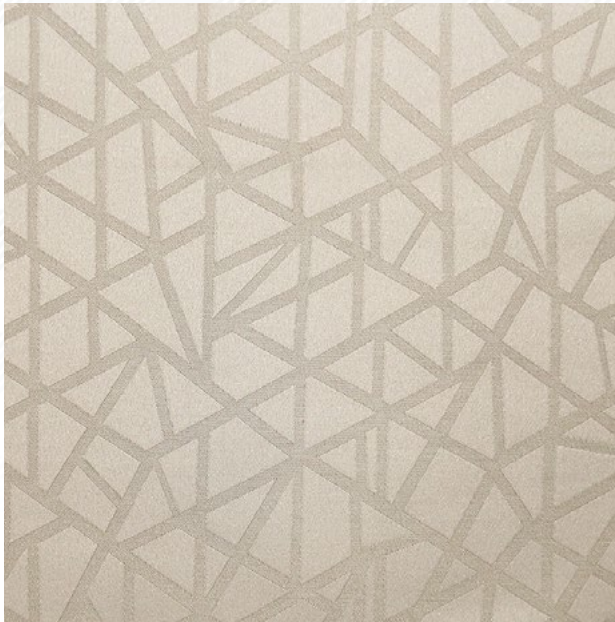

Townsend Diamond

Application

Privacy Curtain

Maximum Width

118"

Material

Polyester

Pattern & Textures