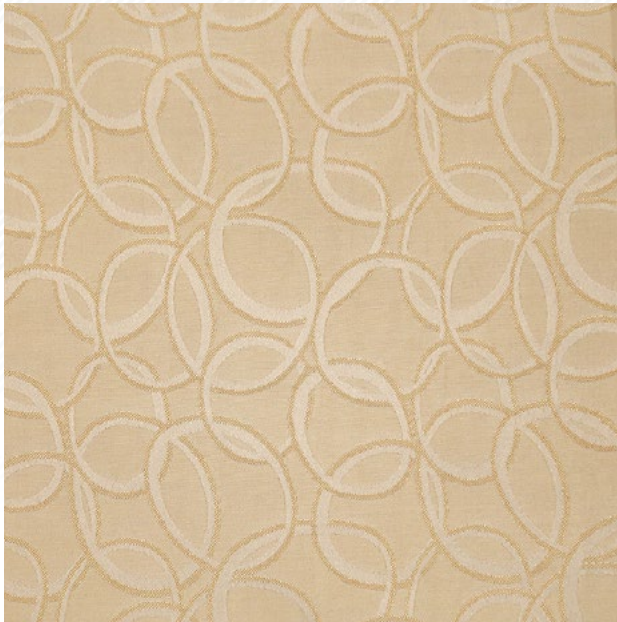

Cordon Sand

Application
Privacy Curtain

Maximum Width
118"

Material
Polyester

Pattern & Textures
Patterned

Railroad Available?
No

Reversible?
Yes

Antimicrobial Treatment Available?
Yes

Dune

Incense

Latte

Lavender

Leaf

Pacific

Silver

Steel