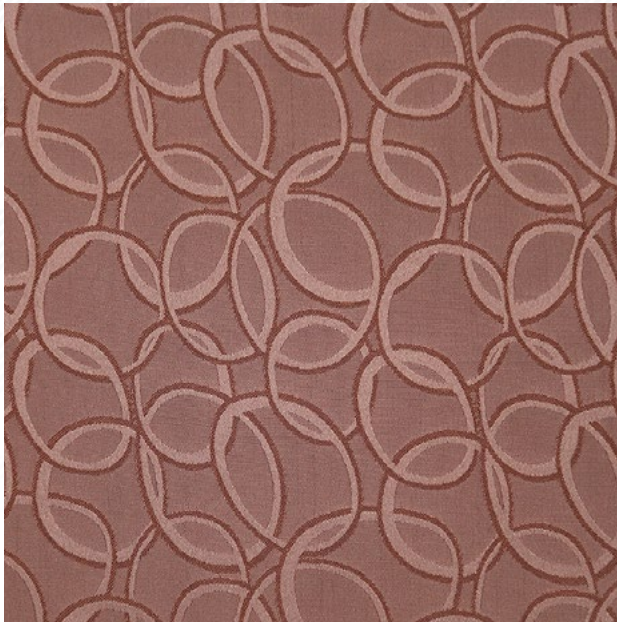

Cordon Lavender

Application
Privacy Curtain

Maximum Width
118"

Material
Polyester

Pattern & Textures
Patterned

Railroad Available?
No

Reversible?
Yes

Antimicrobial Treatment Available?
Yes

Dune

Incense

Latte

Leaf

Pacific

Sand

Silver

Steel