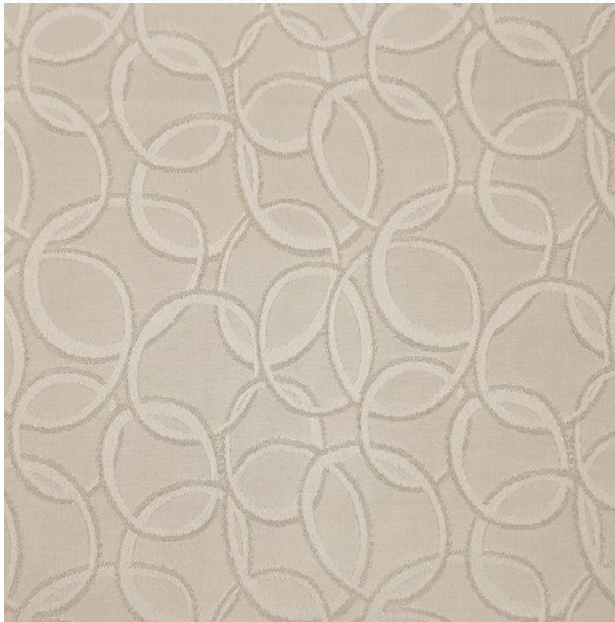

Cordon Diamond

Application

Privacy Curtain

Maximum Width

118"

Material

Polyester

Pattern & Textures

Pacific

Sand

Silver

Steel