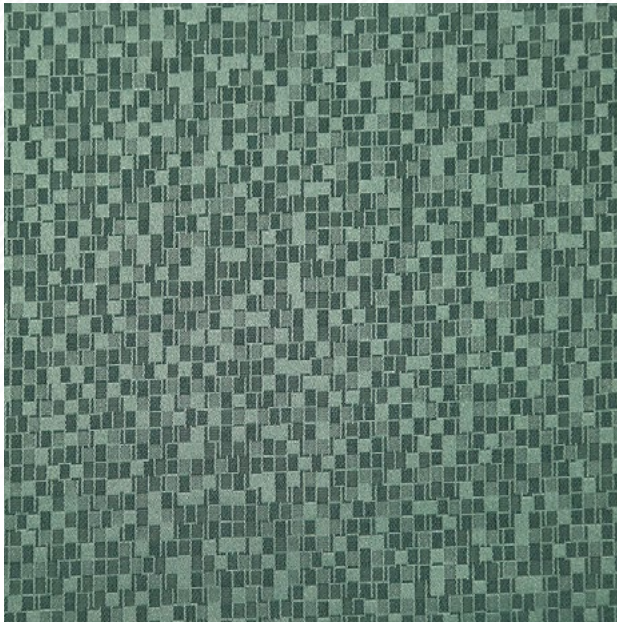

## Union Square Leaf

**Application**

Privacy Curtain

**Maximum Width**

118"

**Material**

Polyester

**Pattern & Textures**

Pacific

Sand

Silver

Steel