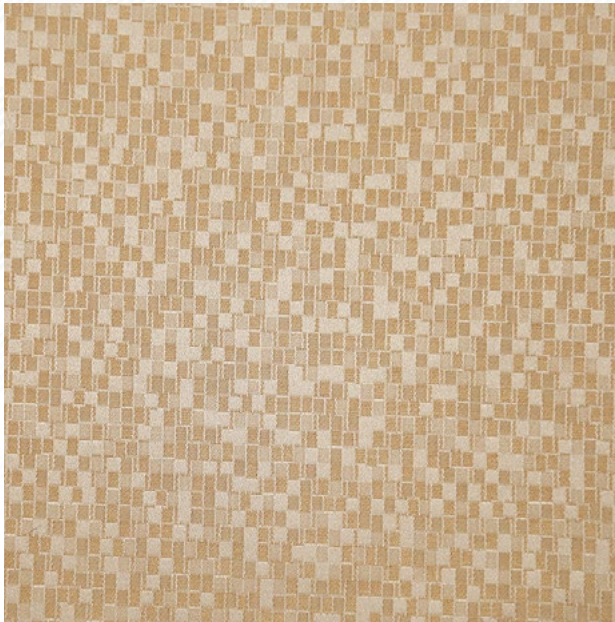

## Union Square Incense

**Application**

Privacy Curtain

**Maximum Width**

118"

**Material**

Polyester

**Pattern & Textures**

Pacific

Sand

Silver

Steel