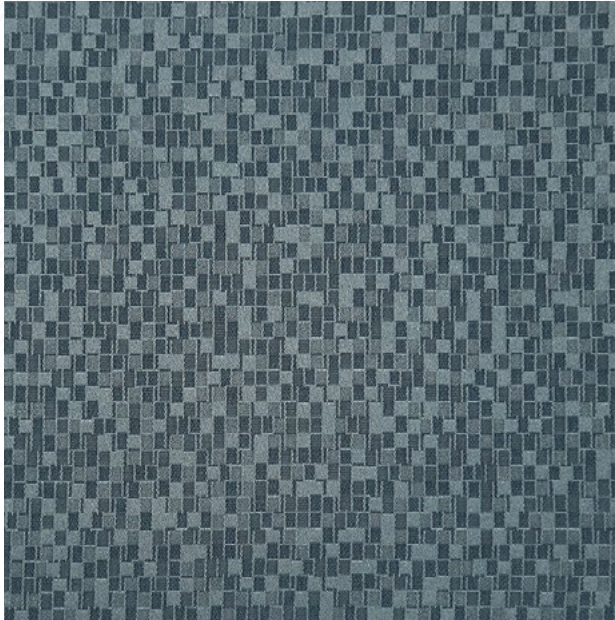

## Union Square Pacific

**Application**

Privacy Curtain

**Railroad Available?**

No

**Custom Print Available?**

No

**Maximum Width**

118"

**Reversible?**

Yes

**Fire Classification**

NFPA 701

**Material**

Polyester

**Antimicrobial**

## See the Collection

Incense

Dune

Latte

Leaf

Silver