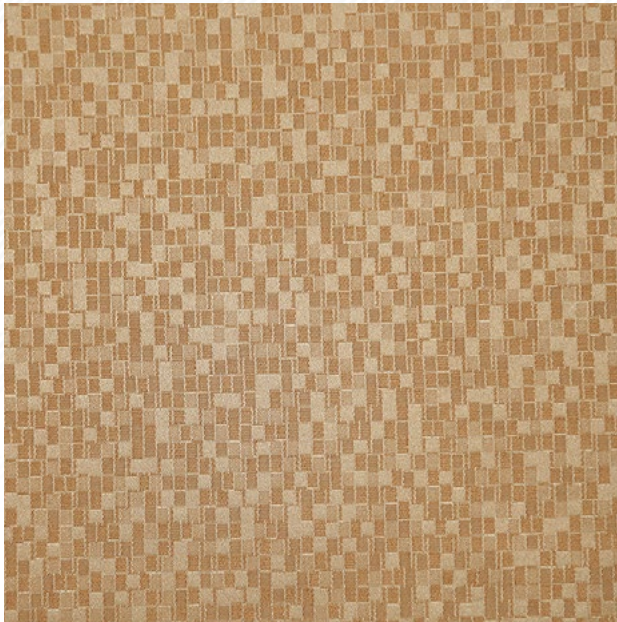

Union Square Dune

Application

Privacy Curtain

Maximum Width

118"

Material

Polyester

Pattern & Textures