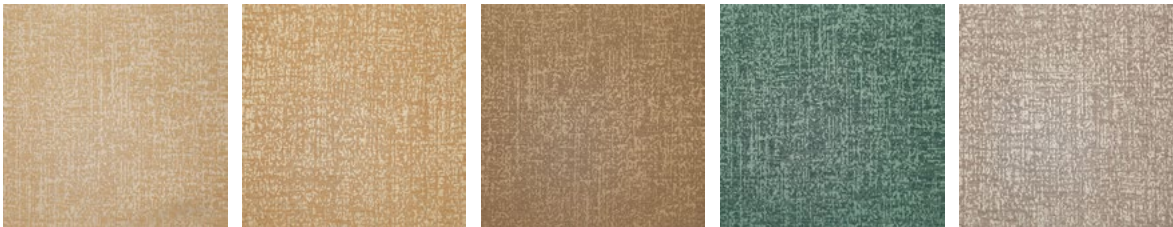

See the Collection

Incense

Dune

Latte

Leaf

Silver