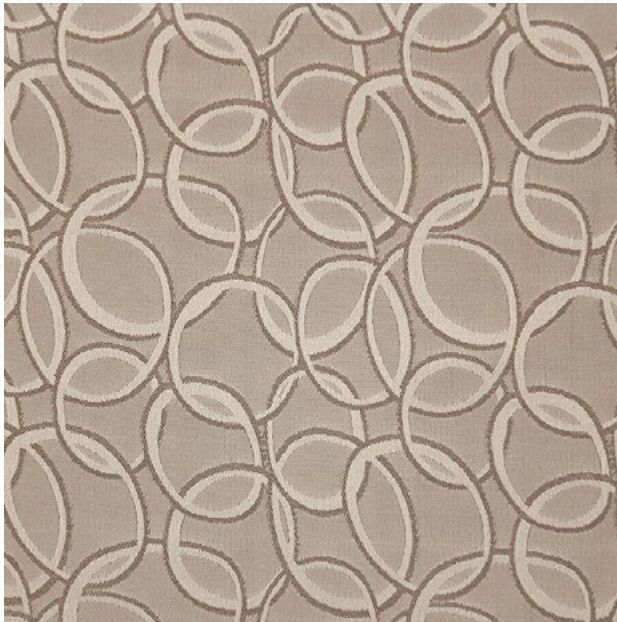

## Cordon Silver

**Application**

Privacy Curtain

**Maximum Width**

118"

**Material**

Polyester

**Pattern & Textures**

Patterned

**Railroad Available?**

No

**Reversible?**

Yes

**Antimicrobial**

**Treatment Available?**

Yes