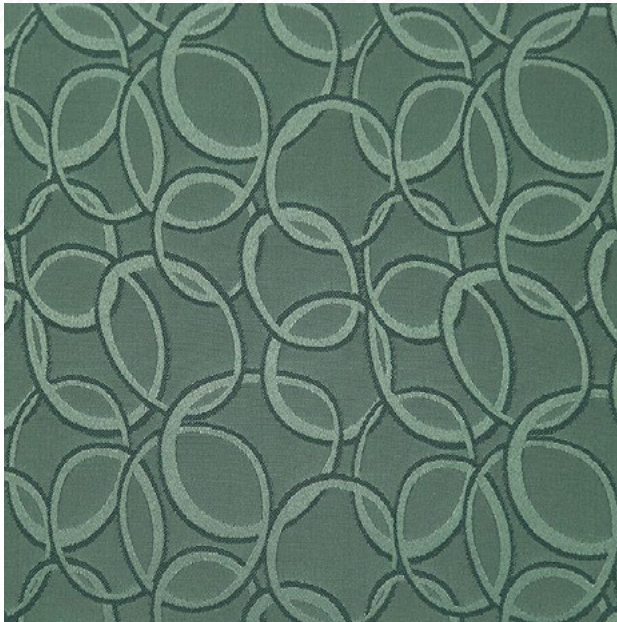

## Cordon Leaf

**Application**  
Privacy Curtain

**Maximum Width**  
118"

**Material**  
Polyester

**Pattern & Textures**  
Patterned

**Railroad Available?**  
No

**Reversible?**  
Yes

**Antimicrobial Treatment Available?**  
Yes

Pacific

Sand

Silver

Steel