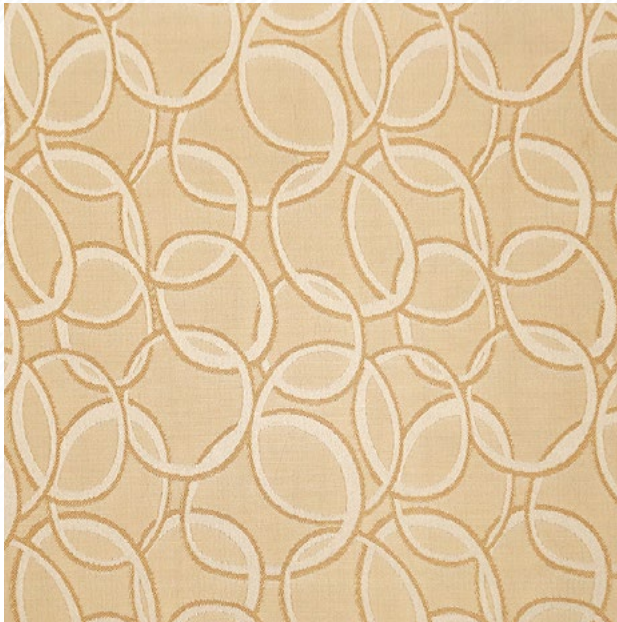

Cordon Incense

Application

Privacy Curtain

Maximum Width

118"

Material

Polyester

Pattern & Textures

See the Collection

Apricot

Coral

Diamond

Dune

Latte

Lavender

Leaf

Pacific

Sand

Silver

Steel