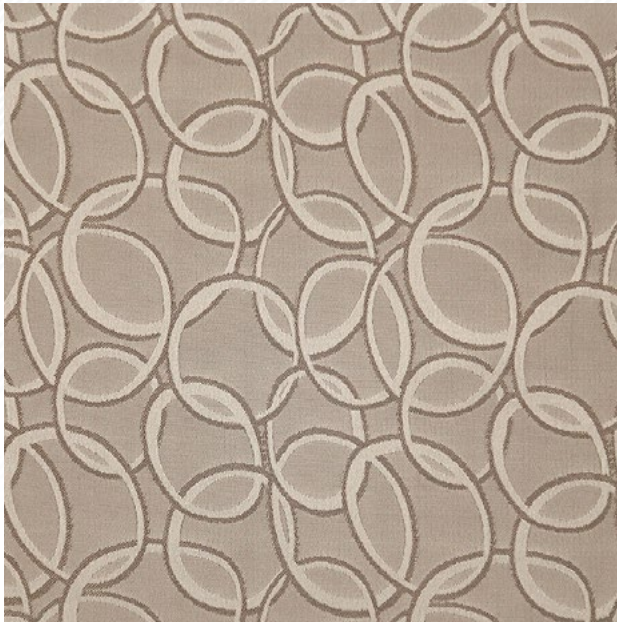

Cordon Silver

Application

Privacy Curtain

Maximum Width

118"

Material

Polyester

Pattern & Textures

Patterned

Railroad Available?

No

Reversible?

Yes

Antimicrobial Treatment Available?

Yes

Custom Print Available?