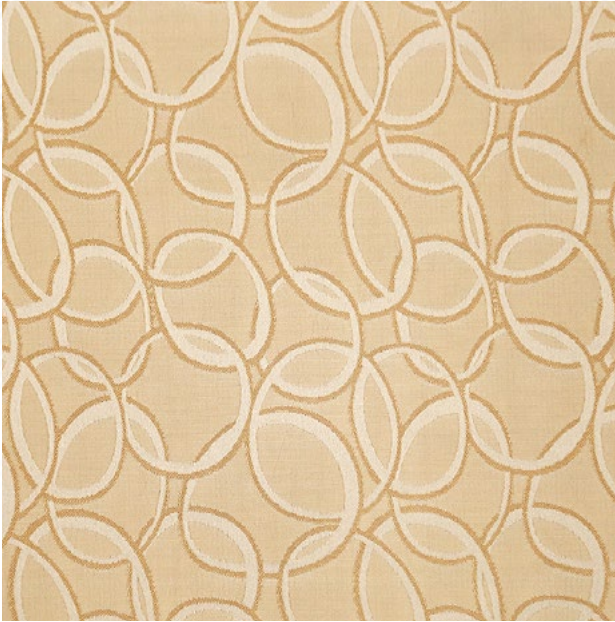

Cordon Incense

Application

Privacy Curtain

Railroad Available?

No

Custom Print Available?

No

Maximum Width

118"

Reversible?

Yes

Fire Classification

NFPA 701

Material

Polyester

Antimicrobial

See the Collection

Dune

Latte

Leaf

Pacific

Silver