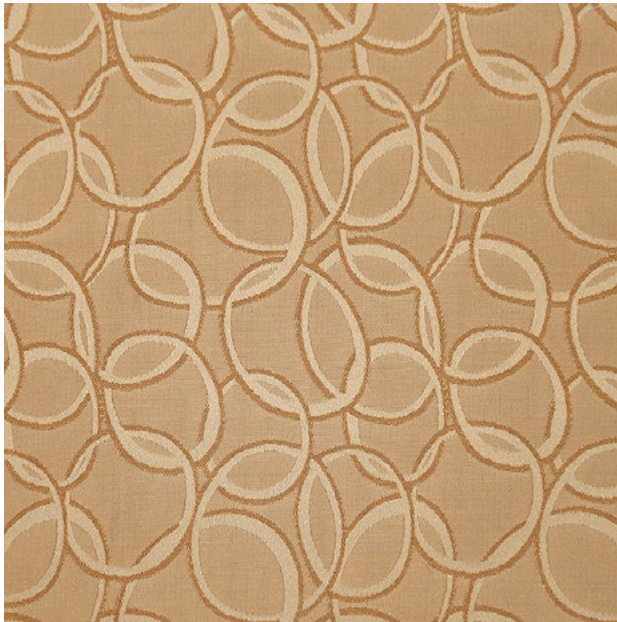

Cordon Dune

Application
Privacy Curtain

Maximum Width
118"

Material
Polyester

Pattern & Textures
Patterned

Railroad Available?
No

Reversible?
Yes

Antimicrobial Treatment Available?
Yes