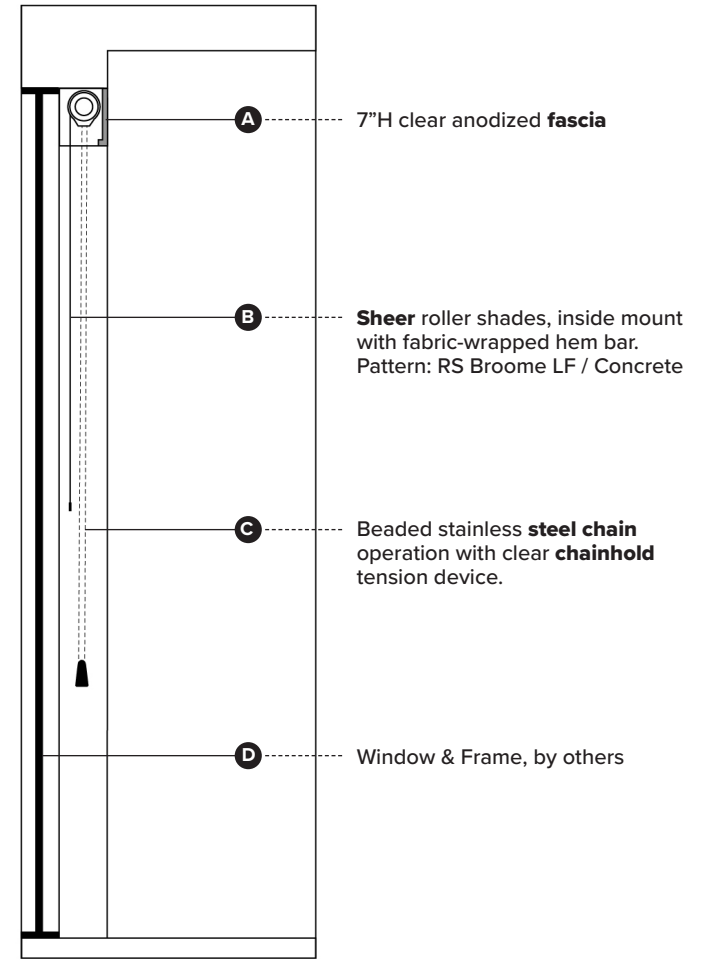

Window Treatment Elevation + Section View

Specifications

Scale: NTS

	Public Area Window Treatments Towneplace Suites - Renovation	TOWNEPLACE SUITES BY MARRIOTT	
PRODUCT DISCLAIMER: Fabtex is a manufacturer of commercial products that require installation by a licensed contractor. All information shown is for schematic purposes and to aid coordination amongst trades. All wiring, connections, means and methods is to be performed by others in strict adherence with all federal, state and local building codes. CONFIDENTIAL: All materials disclosed in this document are proprietary to Fabtex, Inc. The holder agrees to maintain it in confidence and must not replicate or reveal this information in any manner.	Shades to be installed in: • Lobby • Hub • Community • Offices • Employee Breakroom • Fitness Center • Vestibule • Stairwell	Date: June 7, 2024