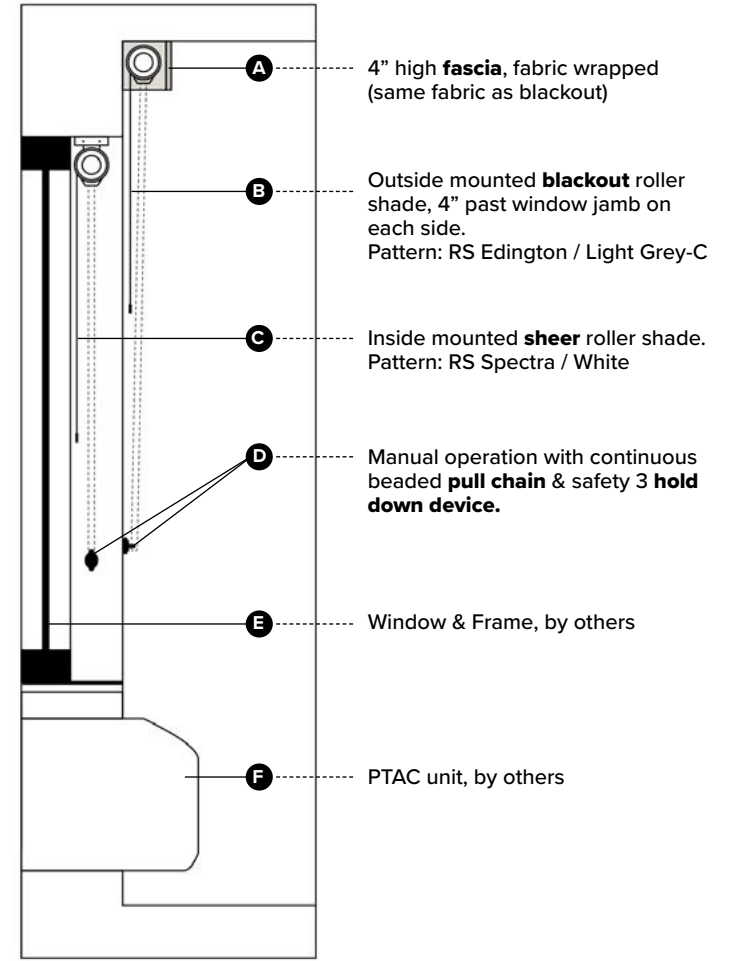

Window Treatment Elevation + Section View

Specifications

Scale: NTS

Typical Guestroom Window Treatments Towneplace Suites	Notes:		
PRODUCT DISCLAIMER: Fabtex is a manufacturer of commercial products that require installation by a licensed contractor. All information shown is for schematic purposes and to aid coordination amongst trades. All wiring, connections, means and methods is to be performed by others in strict adherence with all federal, state and local building codes. CONFIDENTIAL: All materials disclosed in this document are proprietary to Fabtex, Inc. The holder agrees to maintain it in confidence and must not replicate or reveal this information in any manner.			Date: November 22, 2023