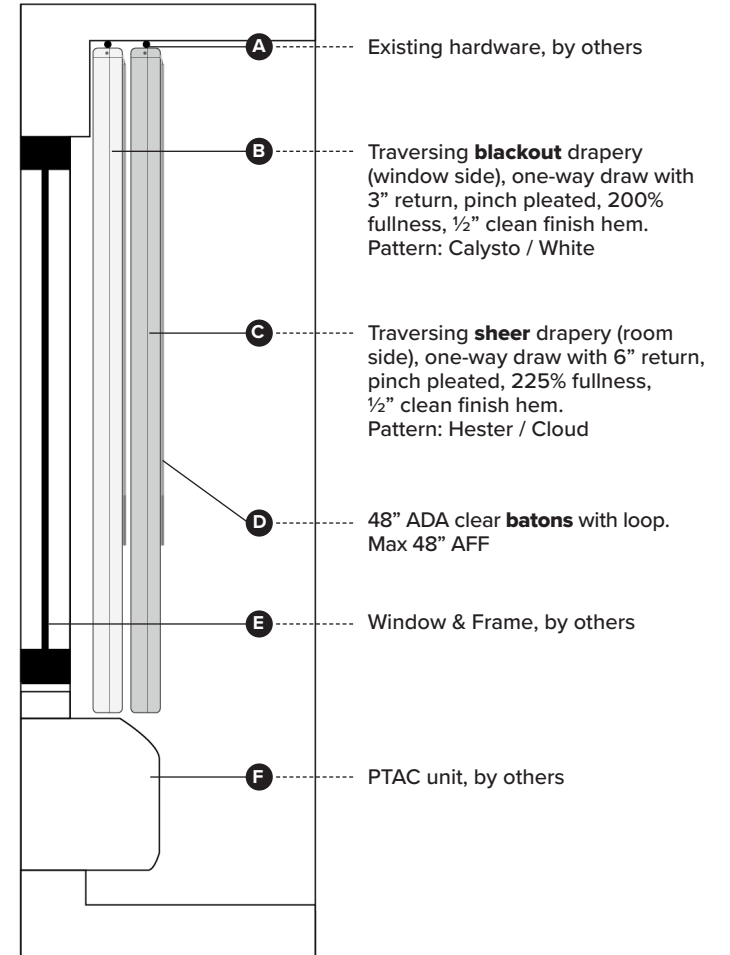

Window Treatment Elevation + Section View

Specifications

Scale: NTS

Typical Guestroom Window Treatments
Towneplace Suites - **Renovation**

PRODUCT DISCLAIMER: Fabtex is a manufacturer of commercial products that require installation by a licensed contractor. All information shown is for schematic purposes and to aid coordination amongst trades. All wiring, connections, means and methods is to be performed by others in strict adherence with all federal, state and local building codes.

CONFIDENTIAL: All materials disclosed in this document are proprietary to Fabtex, Inc. The holder agrees to maintain it in confidence and must not replicate or reveal this information in any manner.

Notes:
If ceiling height is over 8 ft.,
the standard baton is 48"

Date: June 7, 2024

Window Treatment Elevation + Section View

Specifications

Scale: NTS

ADA Guestroom Window Treatments
Towneplace Suites - **Renovation**

TOWNEPLACE
SUITES®
BY MARRIOTT

PRODUCT DISCLAIMER: Fabtex is a manufacturer of commercial products that require installation by a licensed contractor. All information shown is for schematic purposes and to aid coordination amongst trades. All wiring, connections, means and methods is to be performed by others in strict adherence with all federal, state and local building codes.

CONFIDENTIAL: All materials disclosed in this document are proprietary to Fabtex, Inc. The holder agrees to maintain it in confidence and must not replicate or reveal this information in any manner.

Notes:
If ceiling height is over 8 ft.,
the ADA baton is 60"