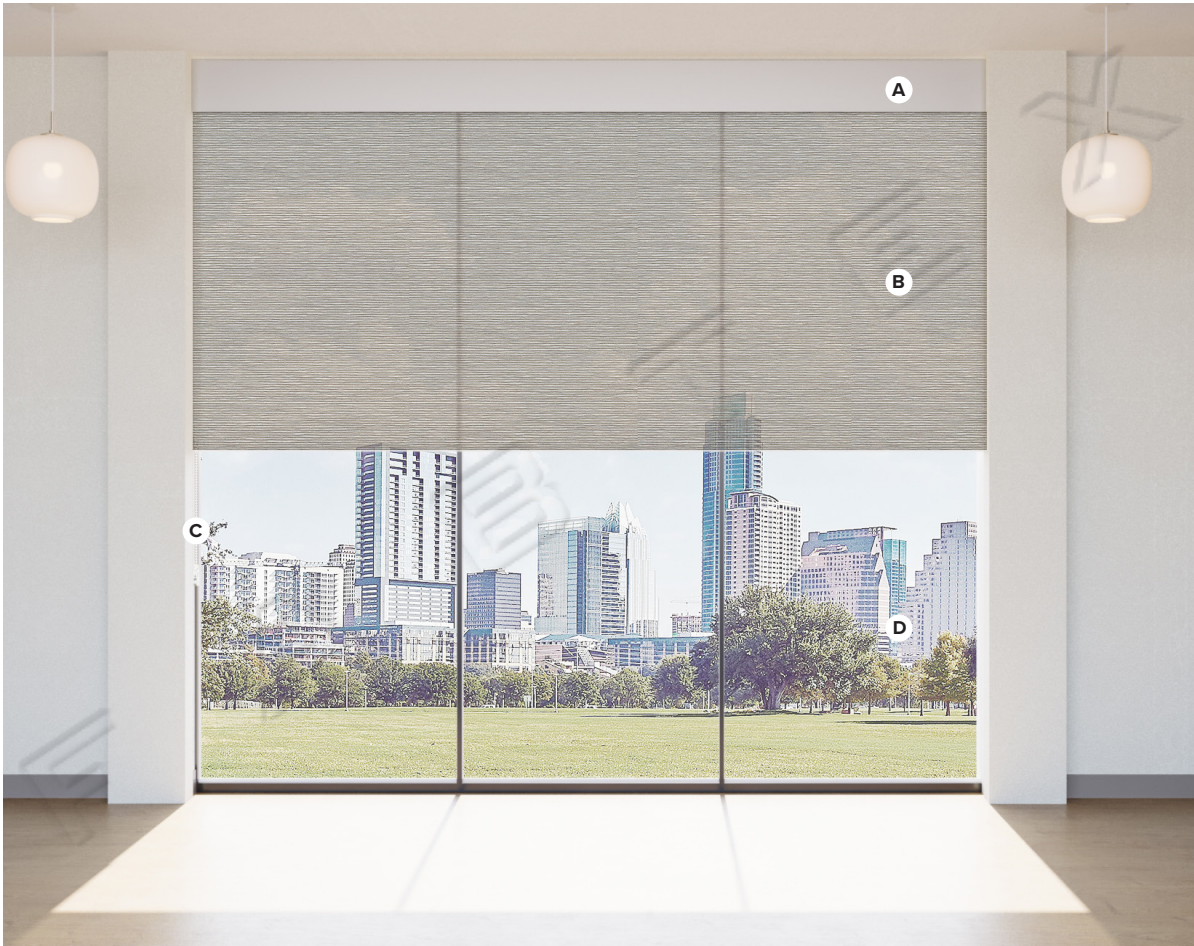

Window Treatment Elevation + Section View

Specifications

Scale: NTS

	Public Area Window Treatments Towneplace Suites - Renovation	TOWNEPLACE SUITES BY MARRIOTT	
PRODUCT DISCLAIMER: Fabtex is a manufacturer of commercial products that require installation by a licensed contractor. All information shown is for schematic purposes and to aid coordination amongst trades. All wiring, connections, means and methods is to be performed by others in strict adherence with all federal, state and local building codes. CONFIDENTIAL: All materials disclosed in this document are proprietary to Fabtex, Inc. The holder agrees to maintain it in confidence and must not replicate or reveal this information in any manner.	Shades to be installed in: • Lobby • Hub • Community • Offices • Employee Breakroom • Fitness Center • Vestibule • Stairwell	Date: June 7, 2024