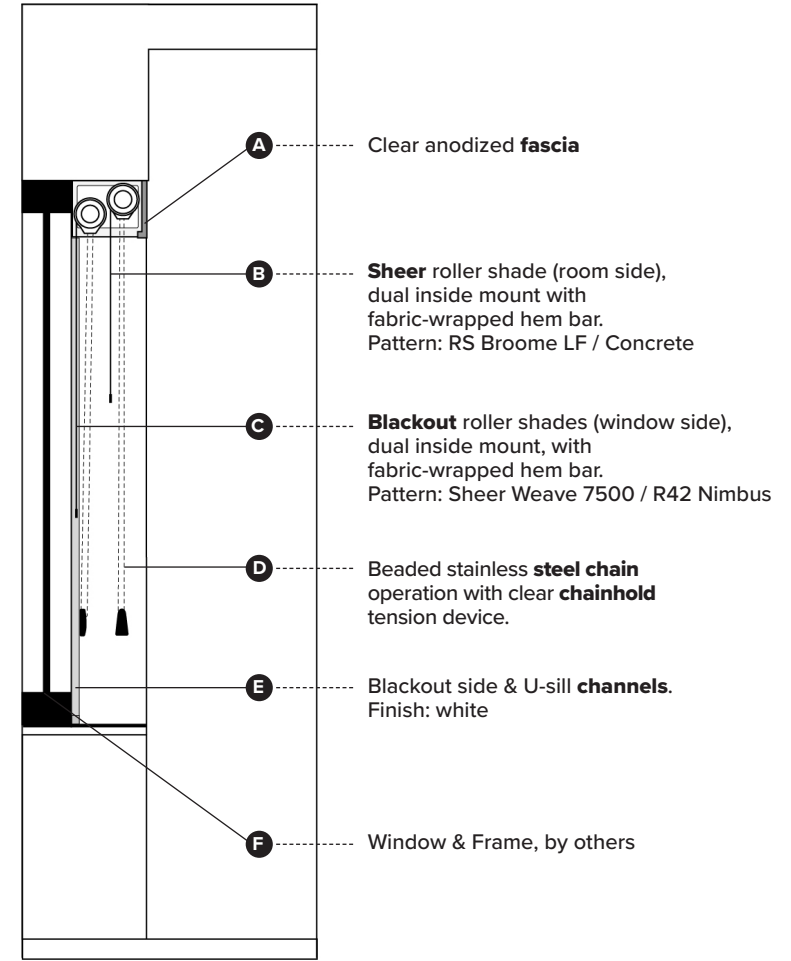

CONFIDENTIAL: All materials disclosed in this document are proprietary to Fabtex, Inc. The holder agrees to maintain it in confidence and must not replicate or reveal this information in any manner.

Notes:
If ceiling height is over 8 ft.,
the ADA baton is 60"

Date: June 7, 2024

Window Treatment Elevation + Section View

Specifications

Scale: NTS

	<p>Public Area Window Treatments Towneplace Suites - Renovation</p>	<p>TOWNEPLACE SUITES BY MARRIOTT</p>	
<p>PRODUCT DISCLAIMER: Fabtex is a manufacturer of commercial products that require installation by a licensed contractor. All information shown is for schematic purposes and to aid coordination amongst trades. All wiring, connections, means and methods is to be performed by others in strict adherence with all federal, state and local building codes.</p> <p>CONFIDENTIAL: All materials disclosed in this document are proprietary to Fabtex, Inc. The holder agrees to maintain it in confidence and must not replicate or reveal this information in any manner.</p>	<p>Shades to be installed in:</p> <ul style="list-style-type: none"> • Lobby • Hub • Community • Offices • Employee Breakroom • Fitness Center • Vestibule • Stairwell 	<p>Date: June 7, 2024</p>	